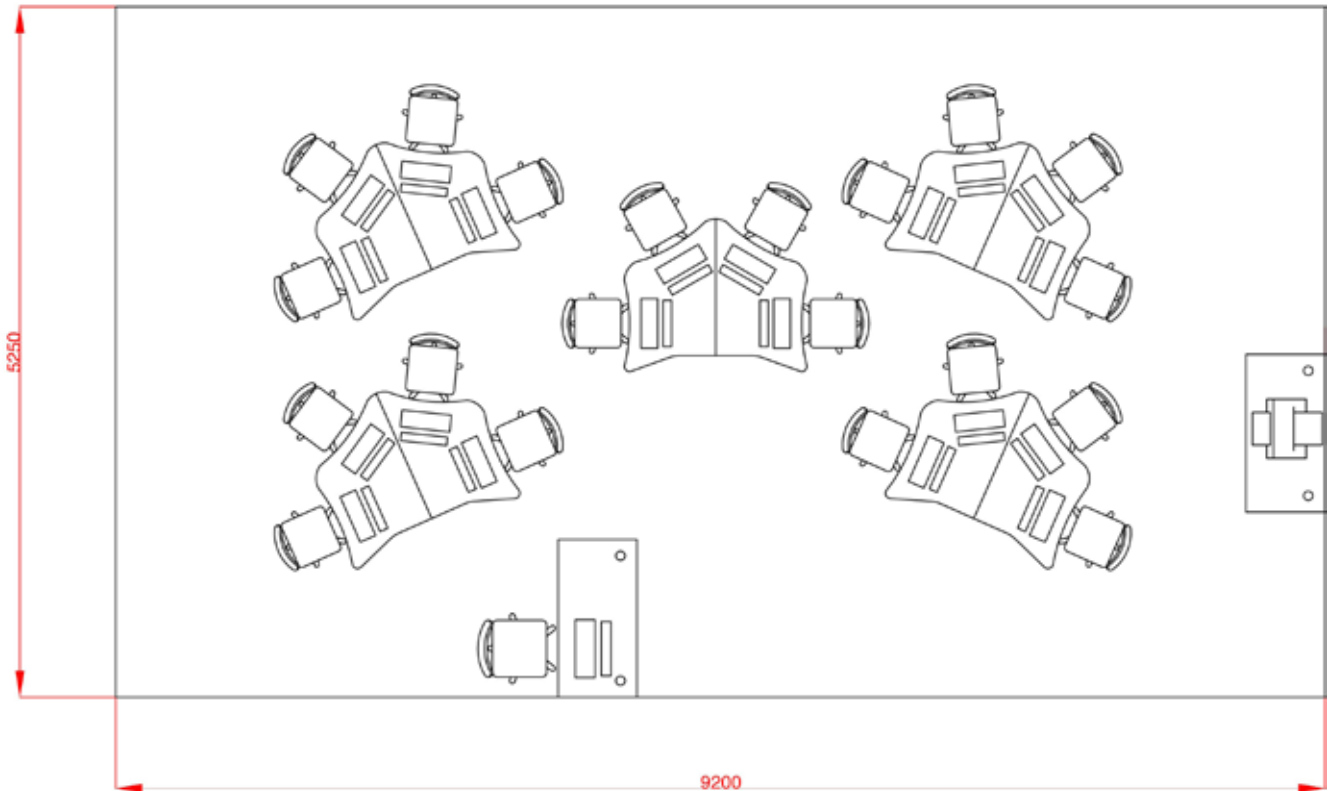

Parkside School - IT Suite

“As a school looking for a cost effective solution for our new IT suite we were recommended to Eglin Furniture. We were looking for a contemporary bespoke design and had difficulty in finding that in the general market place. From brief discussions and rough sketches Eglin worked with us in designing a workstation that met our exacting specification. They achieved a quality build, on time, and within budget. We are delighted with the outcome and have received much positive feedback from our pupils, parents and school governors.”