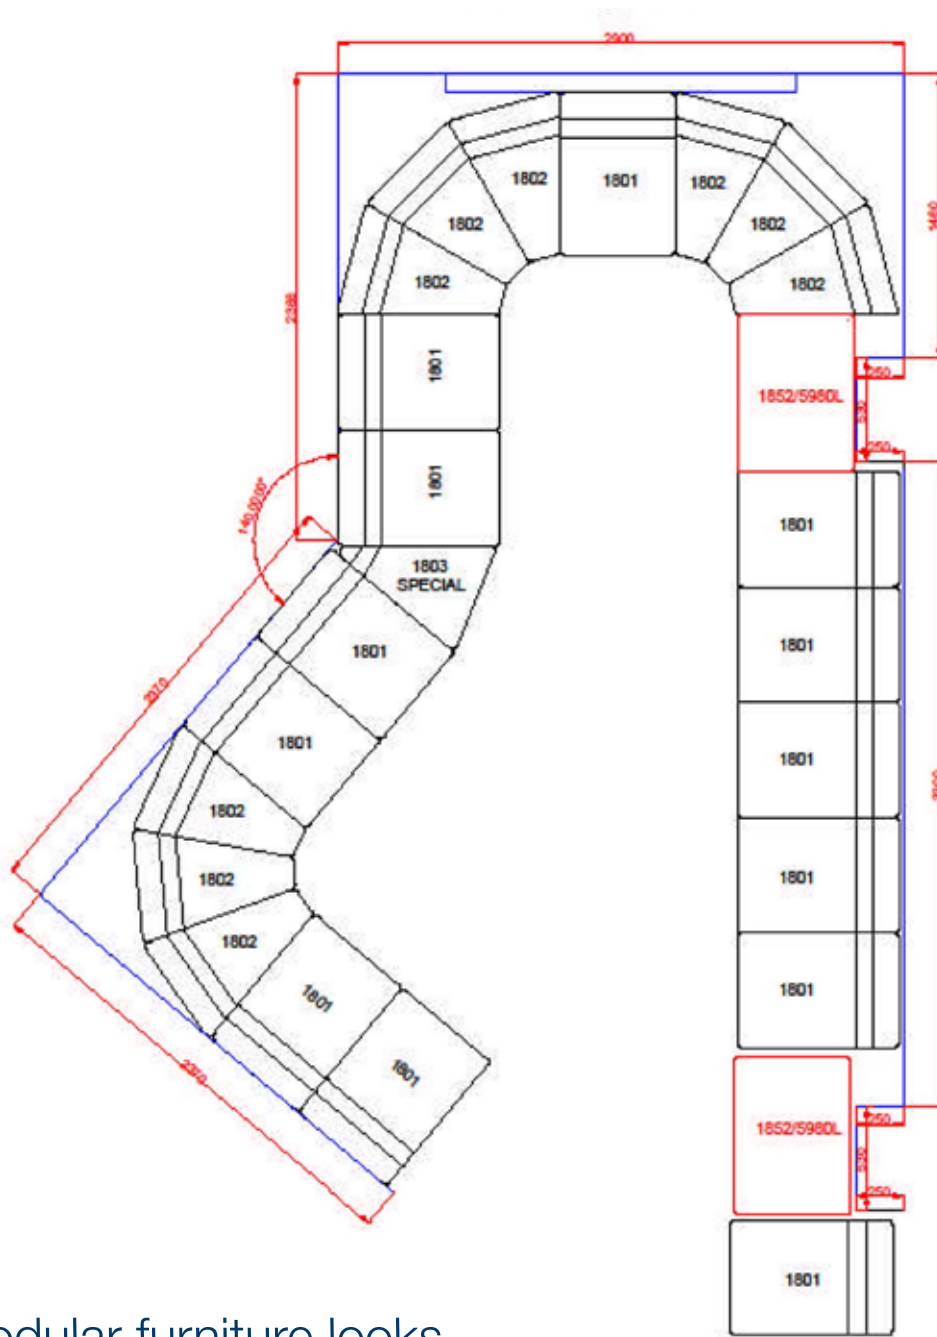

St Hilda's CE Primary School - Staff Room

“The modular furniture looks stunning in the updated staff room and fits in to the room perfectly considering the awkward shape!”